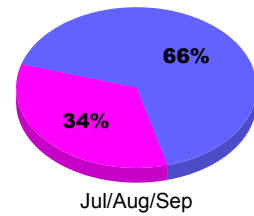

Membership Results
2010-2011

Membership
2009-2010

Month	Net Memb Goal	Actual New Memb	Actual Dropped Memb	Gain/Loss of Memb	Gain/Loss of Memb
Jul/Aug/Sep	0	41	-17	24	-25
Totals	0	41	-17	24	-25

Membership Results 2010-2011

Goal, New, Dropped, Gain/Loss

Comparison of Membership Gain/Loss

Current Year Compared to the Previous Year

Gender Comparison 2010-2011

■ Male ■ Female