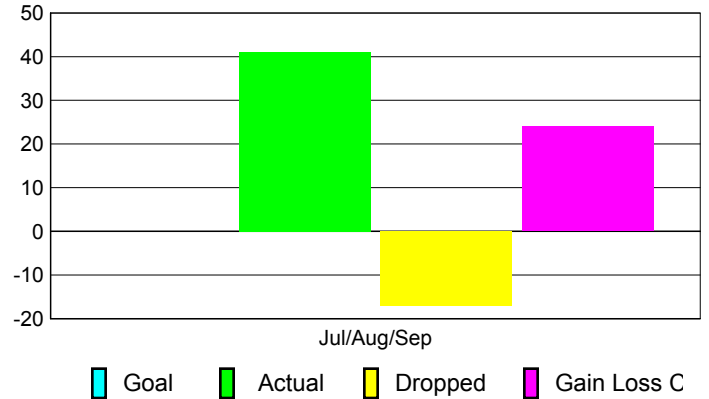

Membership Results 2010-2011

Goal, New, Dropped, Gain/Loss