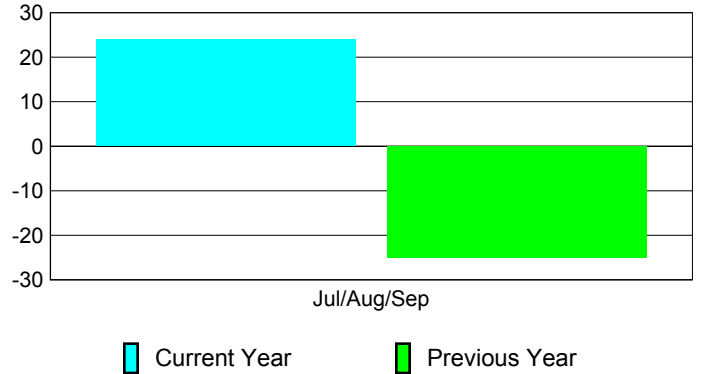

Membership Results
2010-2011

Membership
2009-2010

Month	Net Memb Goal	Actual New Memb	Actual Dropped Memb	Gain/Loss of Memb	Gain/Loss of Memb
Jul/Aug/Sep	0	41	-17	24	-25
Totals	0	41	-17	24	-25

Membership Results 2010-2011

Goal, New, Dropped, Gain/Loss

Comparison of Membership Gain/Loss

Current Year Compared to the Previous Year

Gender Comparison 2010-2011

■ Male ■ Female